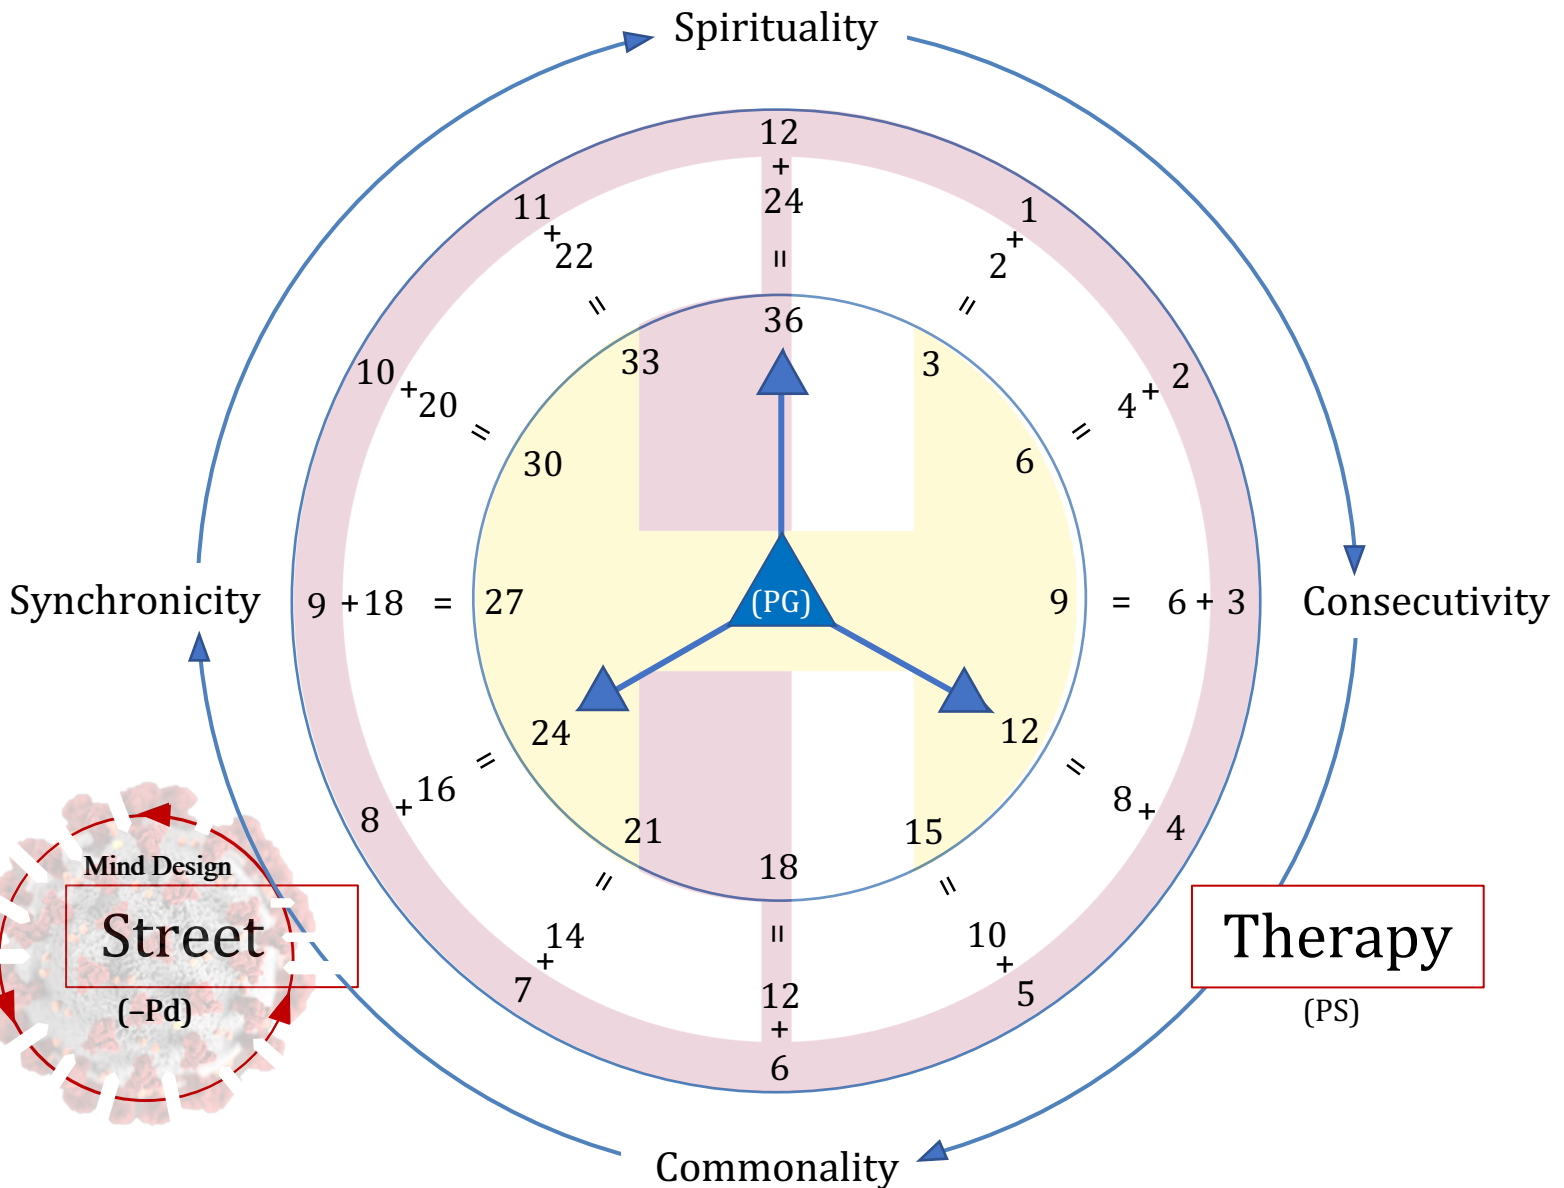

Corporate Health Dynamics Street Therapy Body Clock The Spiritual Realm of Time and Space

Every living thing on the planet has an internal body clock – the CHD Moral Compass and Performance Scale – that performs, trillions of times a day, as multiples of three played out in perfect harmonic rhythm during The Game – CHD Street Therapy – in God’s name. When our minds are aligned with our spiritual design (above), we restore our spiritual selves to wholeness, as a product of two and a third power of one, with God, just like the day we were born.

Our Body Clock A Constant State of Evolution

Spirituality

The divine intelligence that exists in all living things that magnificently and synergistically maintains balance, order and oneness within the entire equation of life – the CHD Street Therapy game plan.

Multiples of Three (3)

The internal body clock of all living things is a function of "multiples of three," which is characterized and operationalized by the statistical geometric positioning of the earth (1) in relation to the sun (2), which cast a shadow on earth as time (3). Multiples of three represents God's signature design expressed as "opposites of equal proportions of power that bilaterally manifest a third power of one with God" (e.g., man, woman, and baby makes 3).

All human beings come into the world as multiples of three, representing a perfect correlation with our higher spiritual selves – one with God. Set at its true north position, the three pronged arrow indicators at the center of our body clock is triangle-based representing an equal distribution of spiritual values that is always set to zero. Zero is an infinite-dimensional analog of a triangle and the glorious perfection of our divine creator, God Almighty, housed within the CHD model.